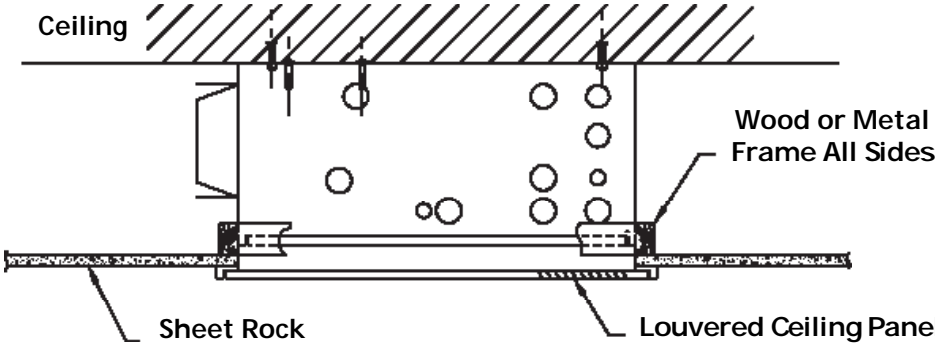

ENCLOSURES WITH CEILING PANELS (CONT.)

- Panels are sold separately for cased and uncased units.

KNOCKOUT FOR DUCTED RETURN

MERV RATED FILTER BOX FOR ENCLOSURES

SINGLE FILTER FOR SIZE 18-30HX & 9EHX01, 9EHX0225.2319.66

DOUBLE FILTER FOR SIZE 31-37HX & 9EHX03, 9EHX04

UNCASED (NO ENCLOSURE)			

ENCLOSURE CONNECTION LOCATIONS

clearance to combustible materials

FIRST CO.

P.O. BOX 270969 - DALLAS, TEXAS 75227

PH. (214) 388-5751 | FAX (214) 388-2255