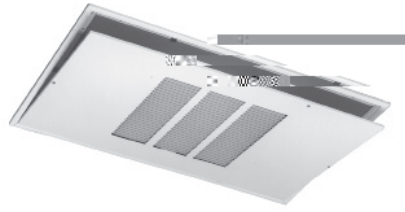

HX(X)

Ceiling Fan Coil

Horizontal Recessed

Cased and Uncased available

1-1/2 - 3 Ton Cooling

0 - 10 kW Electric Heat

965-1, 966-1,
967-1, 967-7

965, 966, 967, 967-6

ENCLOSURES WITH CEILING PANELS (CONT.)

- Panels are sold separately for cased and uncased units.

KNOCKOUT FOR DUCTED RETURN

MERV RATED FILTER BOX FOR ENCLOSURES

SINGLE FILTER FOR SIZE 18-30HX & 9EHX01, 9EHX0225.2319.66