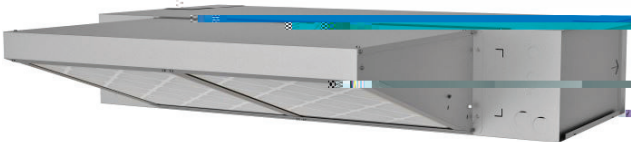

ENCLOSURES WITH CEILING PANELS (CONT.)

- Panels are sold separately for cased and uncased units.

KNOCKOUT FOR DUCTED RETURN

MERV RATED FILTER BOX FOR ENCLOSURES

SINGLE FILTER FOR SIZE 18-30HX & 9EHX01, 9EHX0225.2319.66

DOUBLE FILTER FOR SIZE 31-37HX & 9EHX03, 9EHX04

UNCASED (NO ENCLOSURE)			

ENCLOSURE CONNECTION LOCATIONS

clearance to combustible materials

FIRST CO.

P.O. BOX 270969 - DALLAS, TEXAS 75227

PH. (214) 388-5751 | FAX (214) 388-2255