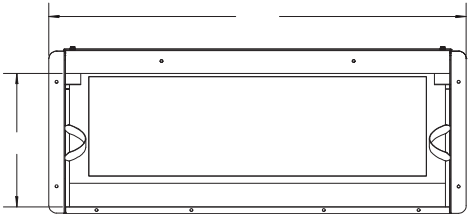

ENCLOSURES WITH CEILING PANELS (CONT.)

- Panels are sold separately for cased and uncased units.

KNOCKOUT FOR DUCTED RETURN

MERV RATED FILTER BOX FOR ENCLOSURES

SINGLE FILTER FOR SIZE 18-30HX & 9EHX01, 9EHX0225.2319.66

DOUBLE FILTER FOR SIZE 31-37HX & 9EHX03, 9EHX04

UNCASED (NO ENCLOSURE)			

ENCLOSURE CONNECTION LOCATIONS

clearance to combustible materials

FIRST CO.

P.O. BOX 270969 - DALLAS, TEXAS 75227

PH. (214) 388-5751 | FAX (214) 388-2255