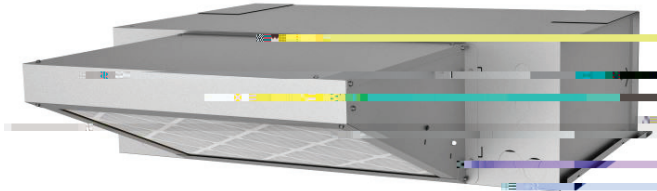

ENCLOSURES WITH CEILING PANELS (CONT.)

- Panels are sold separately for cased and uncased units.

KNOCKOUT FOR DUCTED RETURN

MERV RATED FILTER BOX FOR ENCLOSURES

SINGLE FILTER FOR SIZE 18-30HX & 9EHX01, 9EHX0225.2319.66

DOUBLE FILTER FOR SIZE 31-37HX & 9EHX03, 9EHX04

UNCASED (NO ENCLOSURE)			

ENCLOSURE CONNECTION LOCATIONS

clearance to combustible materials

FIRST CO.

P.O. BOX 270969 - DALLAS, TEXAS 75227

PH. (214) 388-5751 | FAX (214) 388-2255